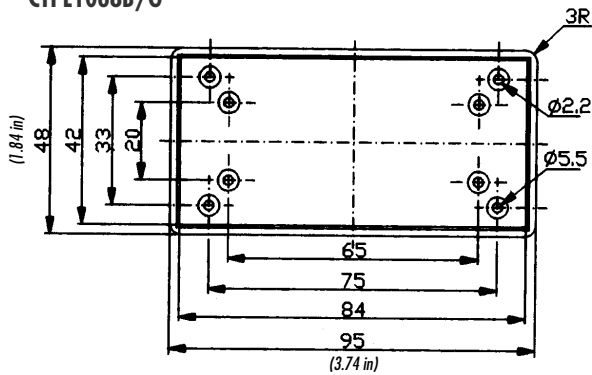

Utilibox CTPE1000 Series

Connect-Tech's Utilibox is the ultimate value in plastic utility boxes.

- Now available in 2 sizes.
- Molded in impact resistant ABS.
- Card guides spaced at 20mm centers allow flexibility of components placement or creation of compartments for potting. Guides accept 1.6mm thick cards.
- Black and grey colors are standard. Special colors are available on request.

STOCK NO.	COLOR	EXTERNAL DIMENSIONS (in)	INTERNAL DIMENSIONS (mm)
CTPE1068G	GREY	3.74 X 1.89 X 1.50	95 X 48 X 38
CTPE1068B	BLACK	3.74 X 1.89 X 1.50	95 X 48 X 38
CTPE1098G	GREY	5.32 X 2.95 X 1.97	135 X 75 X 50
CTPE1098B	BLACK	5.32 X 2.95 X 1.97	135 X 75 X 50

CTPE1068B/G