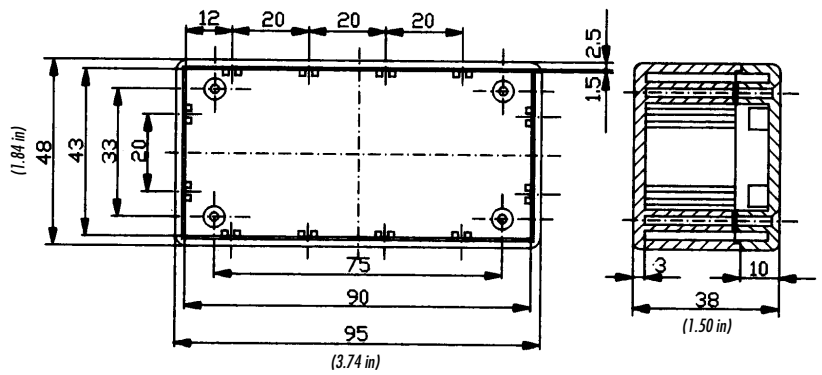

Utilibox CTPE1000 Series

Connect-Tech's Utilibox is the ultimate value in plastic utility boxes.

- Now available in 2 sizes.
- Molded in impact resistant ABS.
- Card guides spaced at 20mm centers allow flexibility of components placement or creation of compartments for potting. Guides accept 1.6mm thick cards.
- Black and grey colors are standard. Special colors are available on request.

STOCK NO.	COLOR	EXTERNAL DIMENSIONS (in)	INTERNAL DIMENSIONS (mm)
CTPE1068G	GREY	3.74 X 1.89 X 1.50	95 X 48 X 38
CTPE1068B	BLACK	3.74 X 1.89 X 1.50	95 X 48 X 38
CTPE1098G	GREY	5.32 X 2.95 X 1.97	135 X 75 X 50
CTPE1098B	BLACK	5.32 X 2.95 X 1.97	135 X 75 X 50

CTPE1068B/G